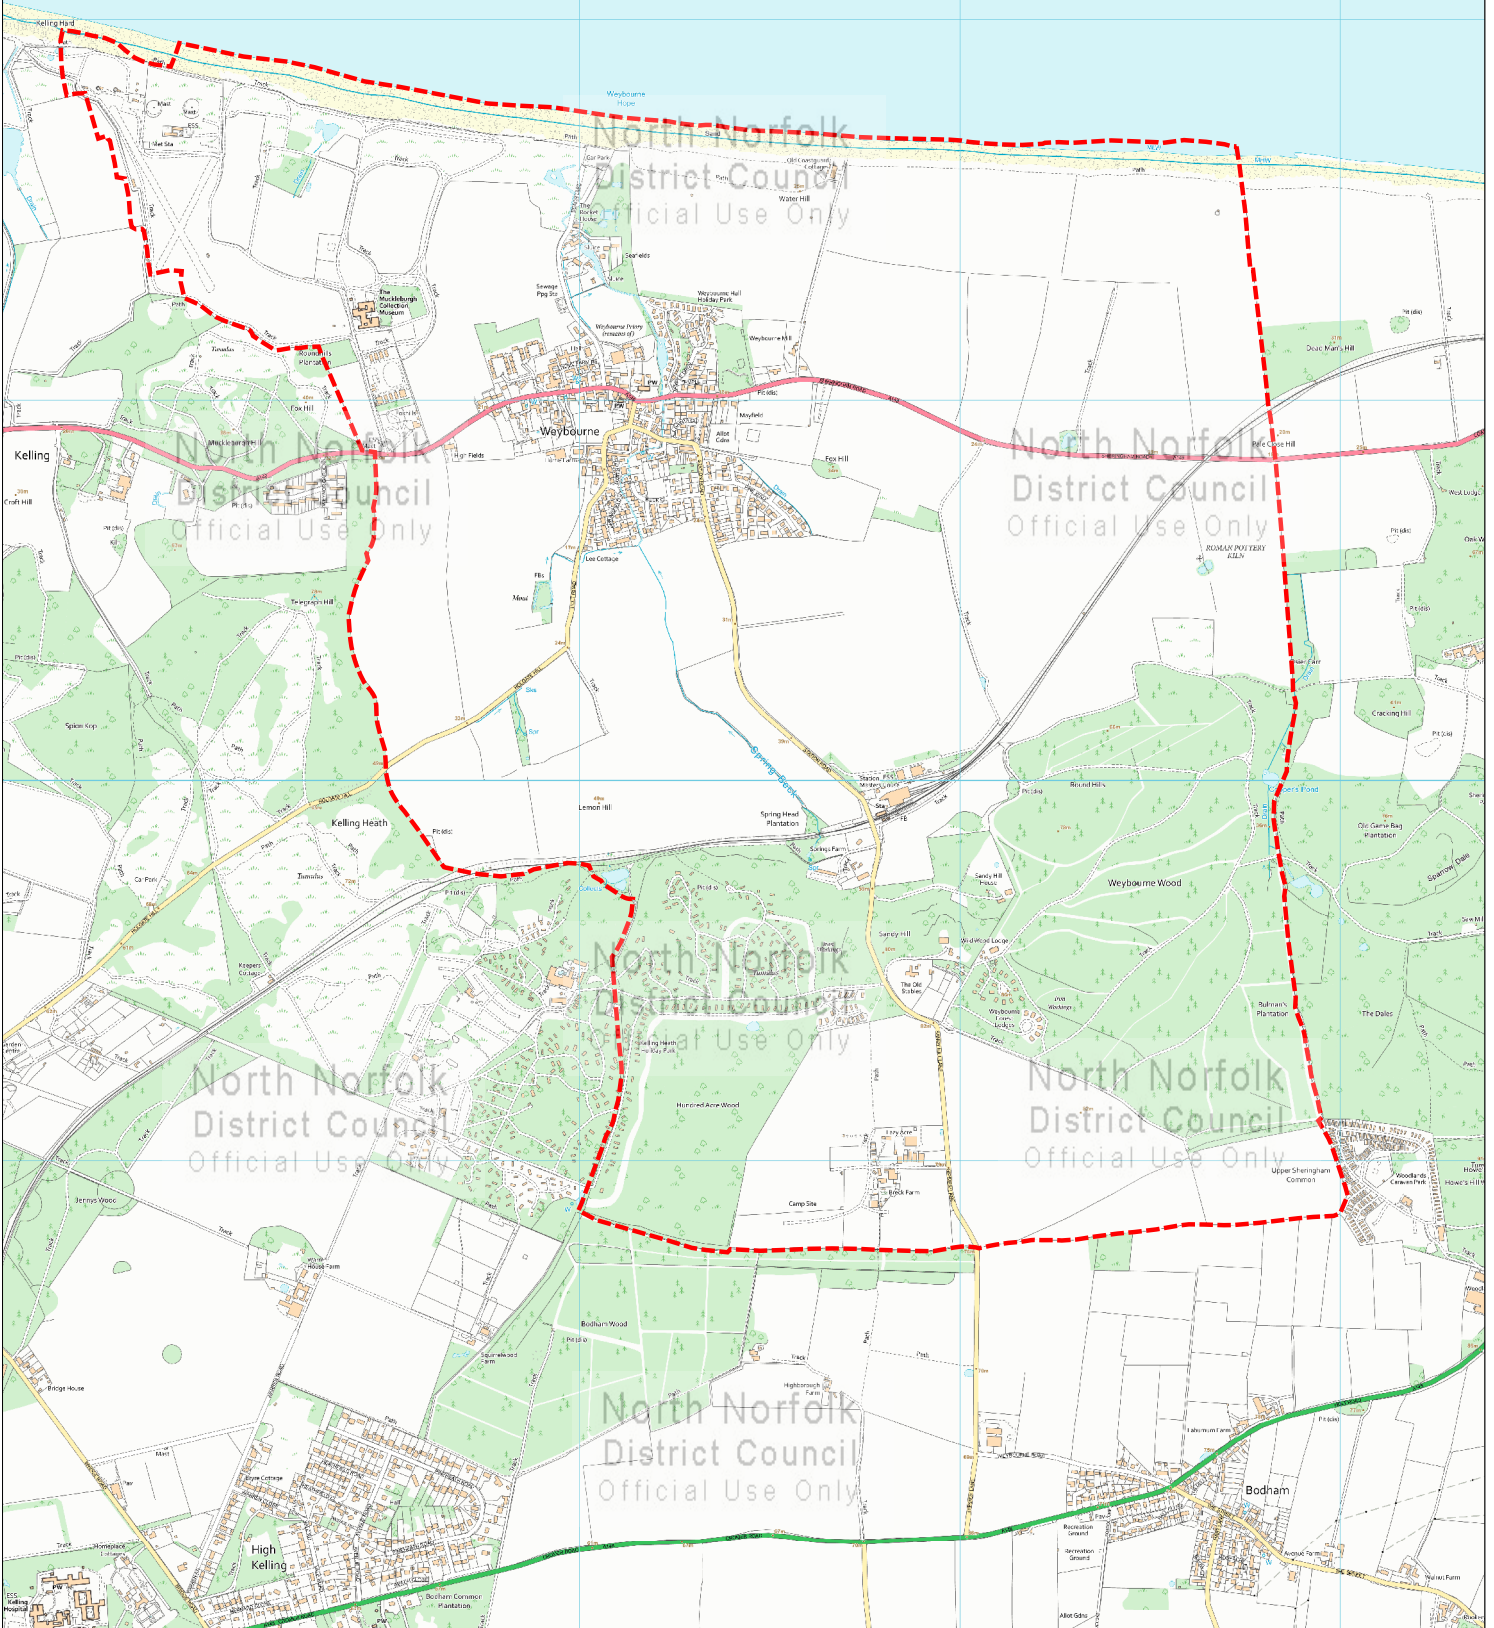

North Norfolk
District Council
Official Use Only

North Norfolk
District Council
Official Use Only

Weybourne Proposed Neighbourhood Area

Map Key

 Boundary of proposed Neighbourhood Area

NOT TO SCALE

CB

29/11/2024