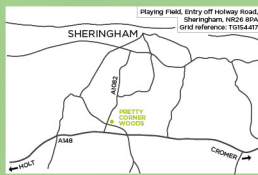

Holt Country Park

17th and 22nd April
10am - 12pm
29th April
4pm - 6pm
29th and 30th May
10am - 12pm

There is no parking available at Sadlers Wood therefore you are advised to park locally and walk to the event.
Local car parks:
New Road NR28 9DE
Vicarage Street NR28 9DQ

Holt Country Park

Pretty Corner Woods

Sadlers Wood