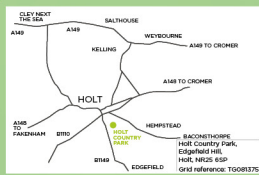

Holt Country Park