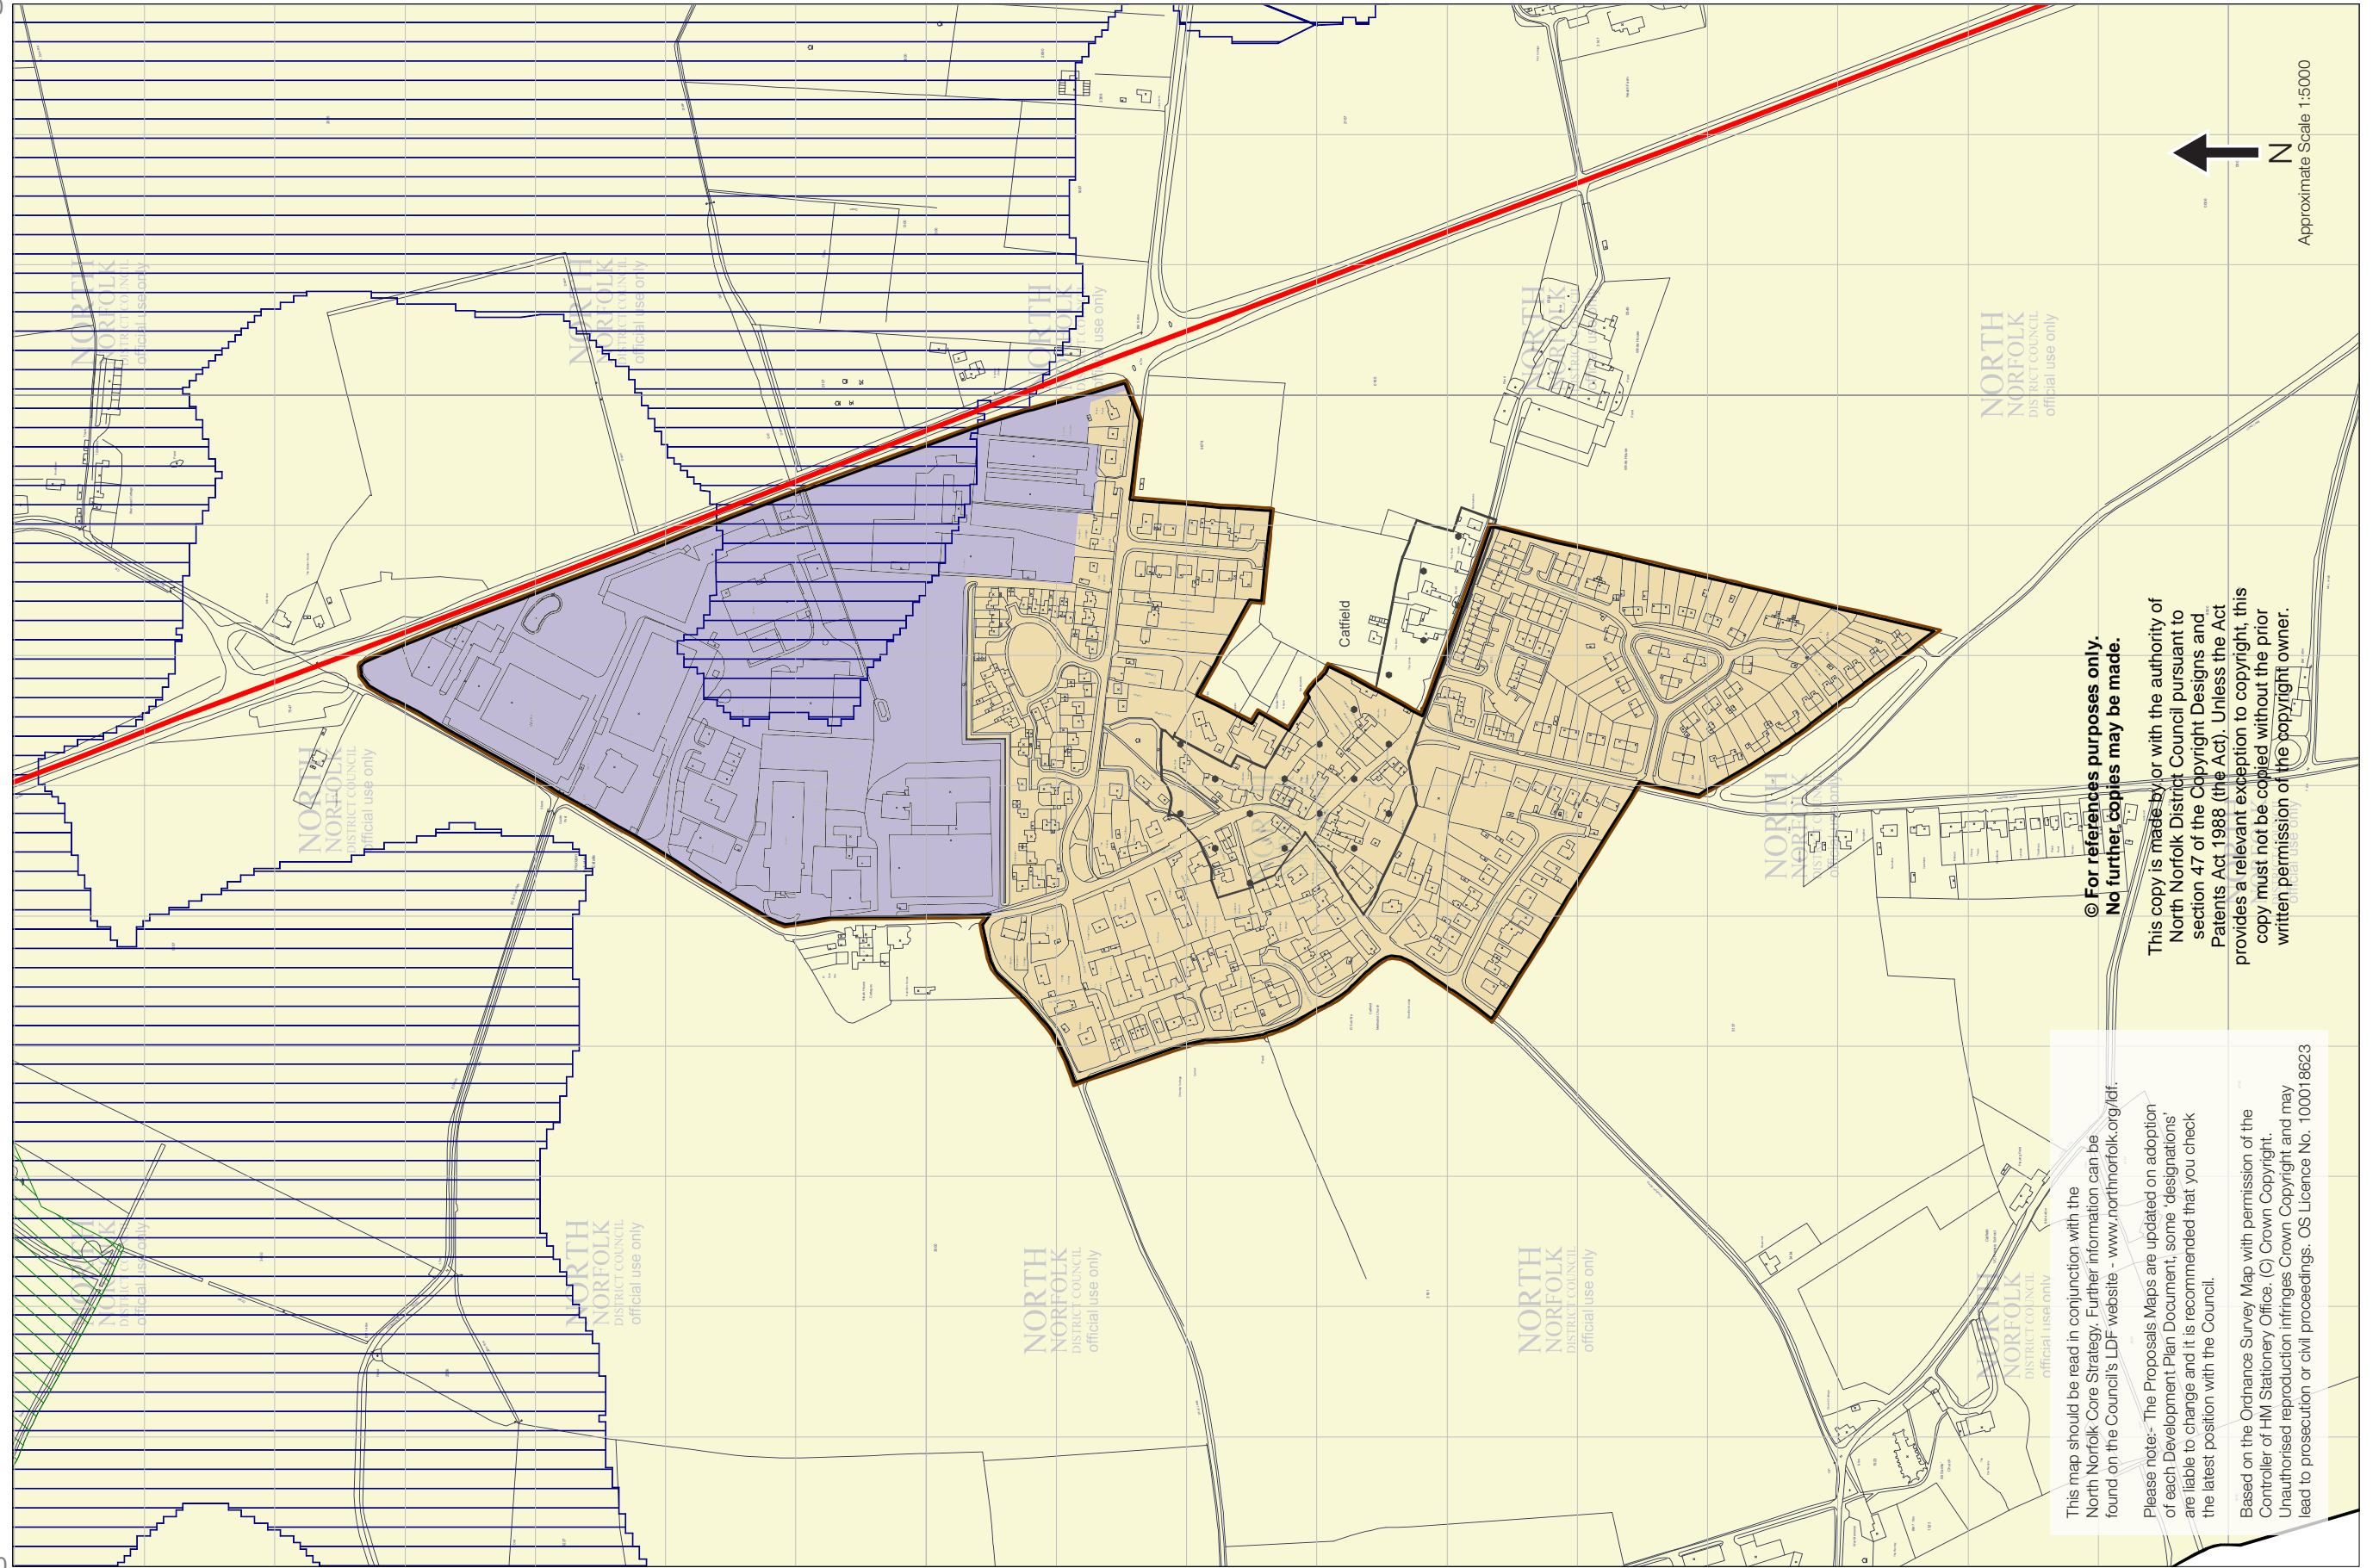

PROPOSALS MAPS  
Proposal Map No. 22 of 24  
Catfield

639300

638100

**© For references purposes only. No further copies may be made.**  
This copy is made by or with the authority of North Norfolk District Council pursuant to section 47 of the Copyright Designs and Patents Act 1988 (the Act). Unless the Act provides a relevant exception to copyright, this copy must not be copied without the prior written permission of the copyright owner.

This map should be read in conjunction with the North Norfolk Core Strategy. Further information can be found on the Council's LDF-website - [www.norfolk.gov.uk](http://www.norfolk.gov.uk).  
Please note:- The Proposals Maps are updated on adoption of each Development Plan Document, some 'designations' are liable to change and it is recommended that you check the latest position with the Council.  
Based on the Ordnance Survey Map with permission of the Controller of HM Stationery Office. (C) Crown Copyright. Unauthorised reproduction infringes Crown Copyright and may lead to prosecution or civil proceedings. OS Licence No. 100018623

320900