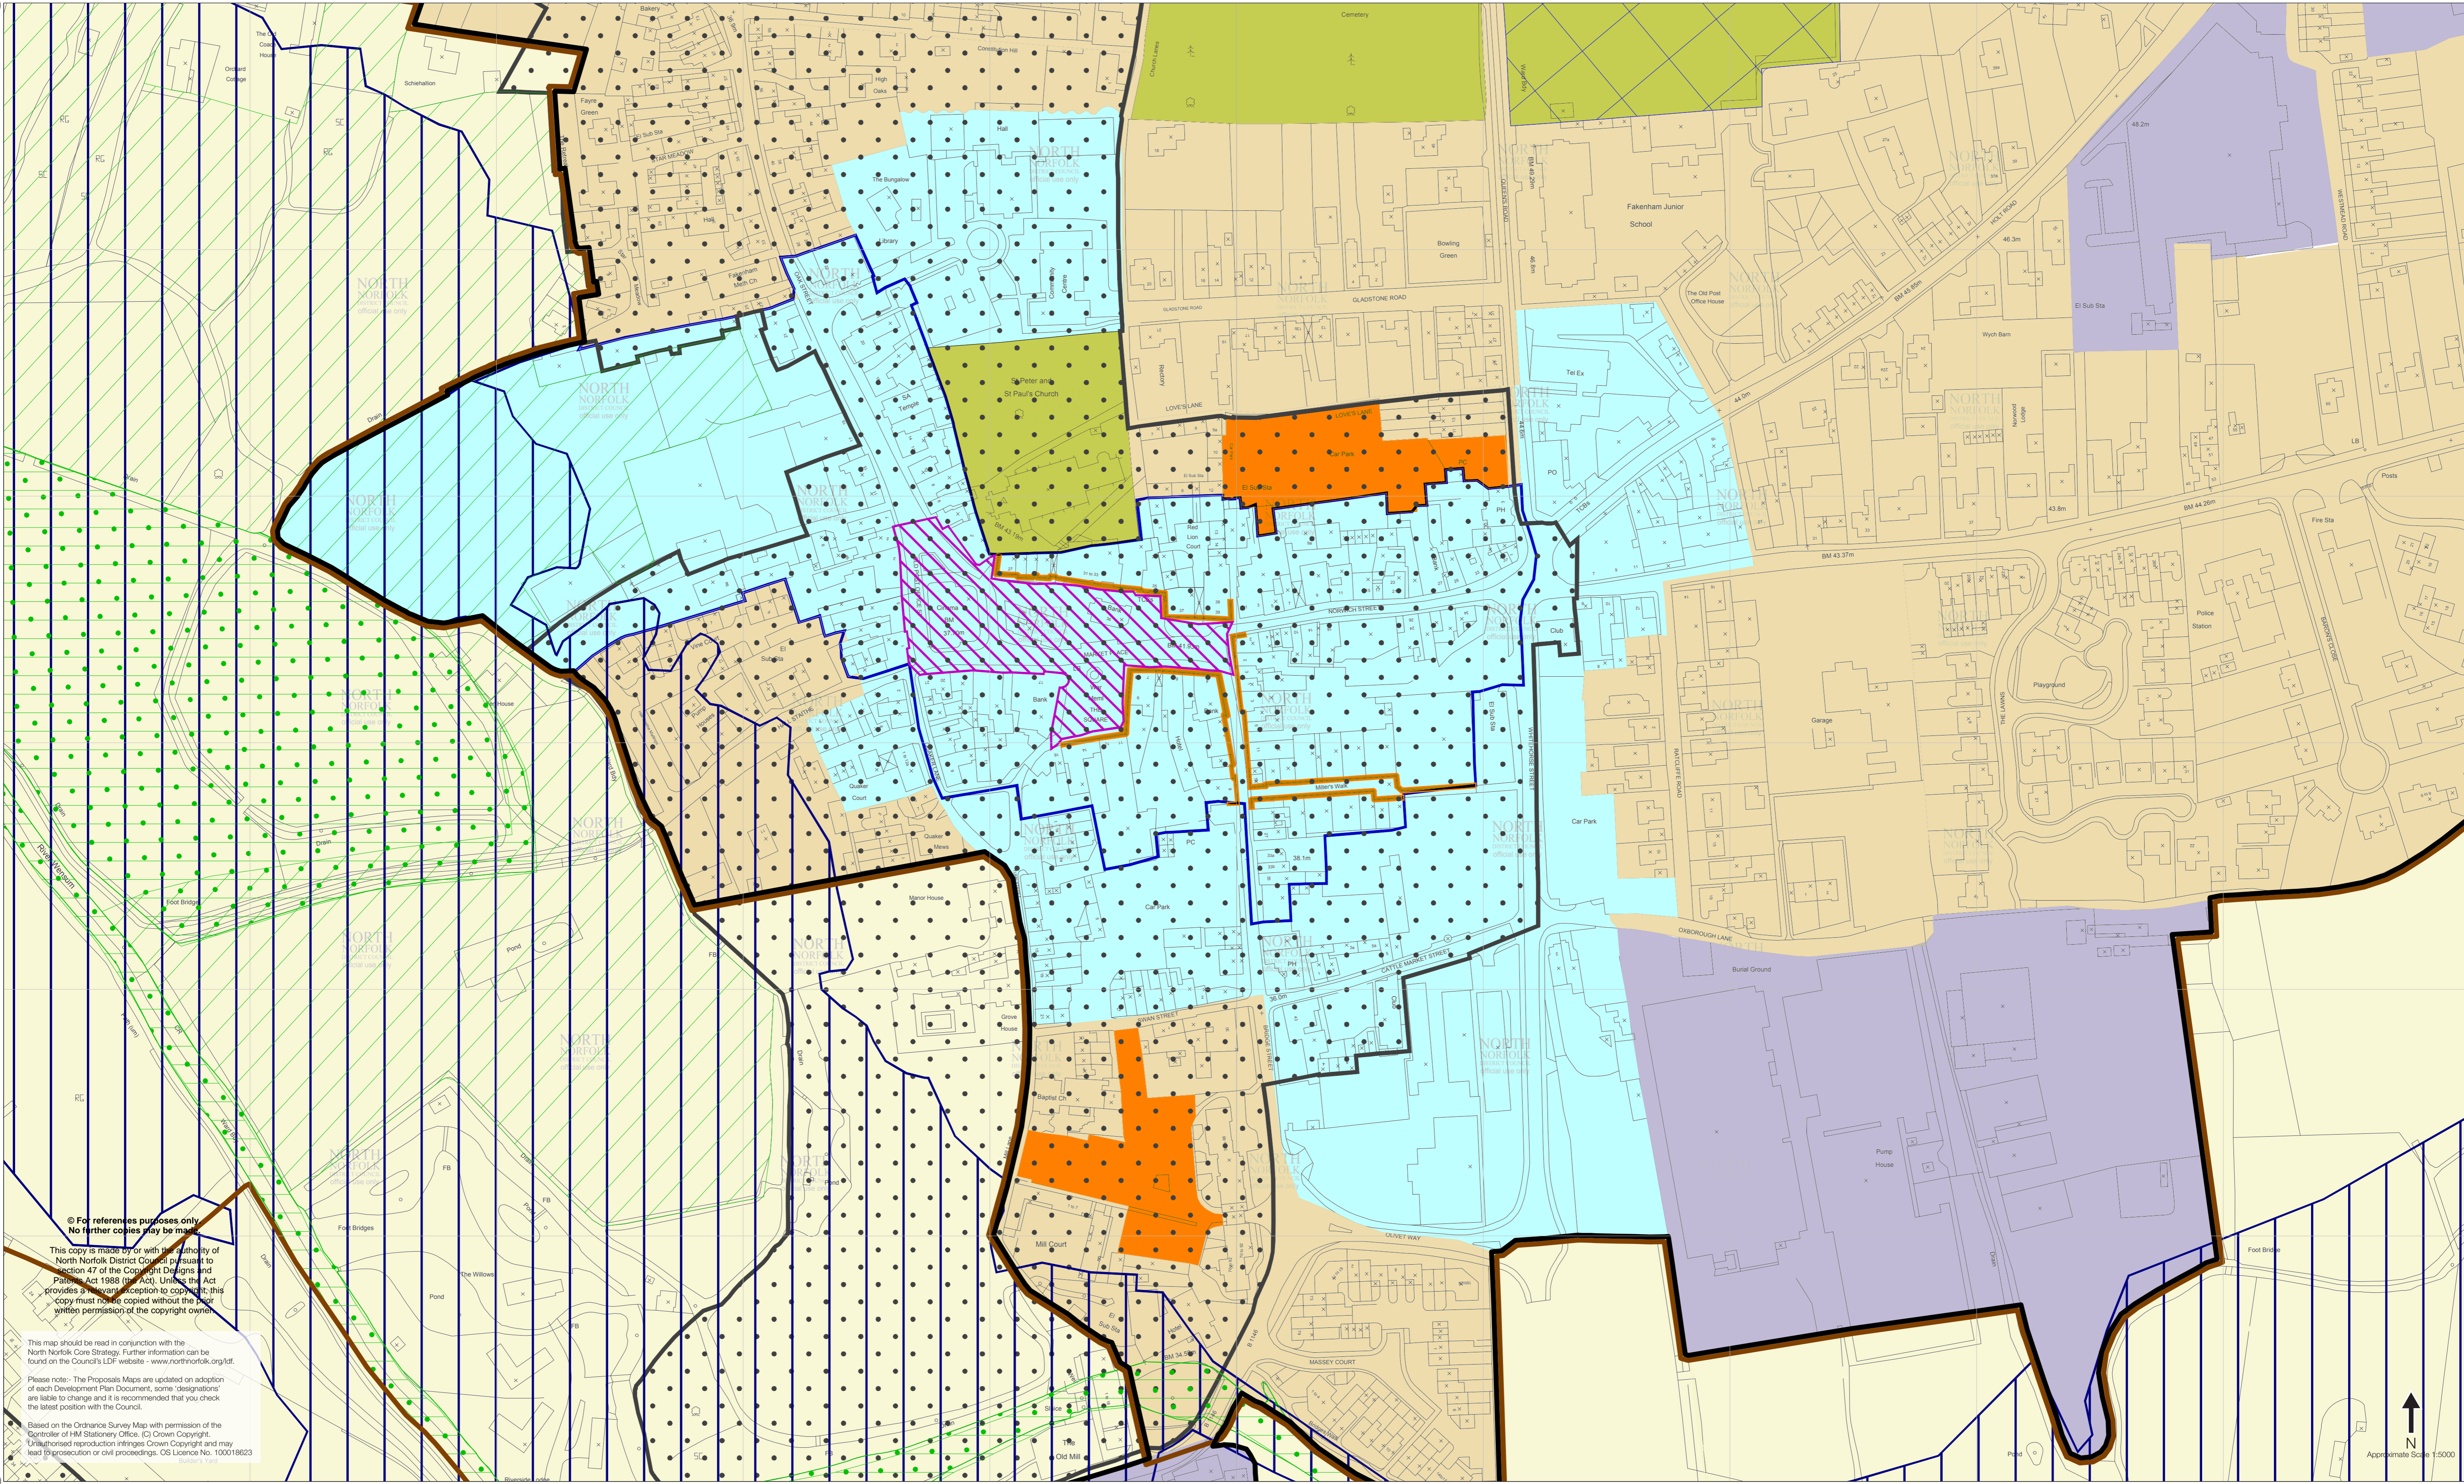

591500
329900
329300
591500

592500
329900
329300
592500