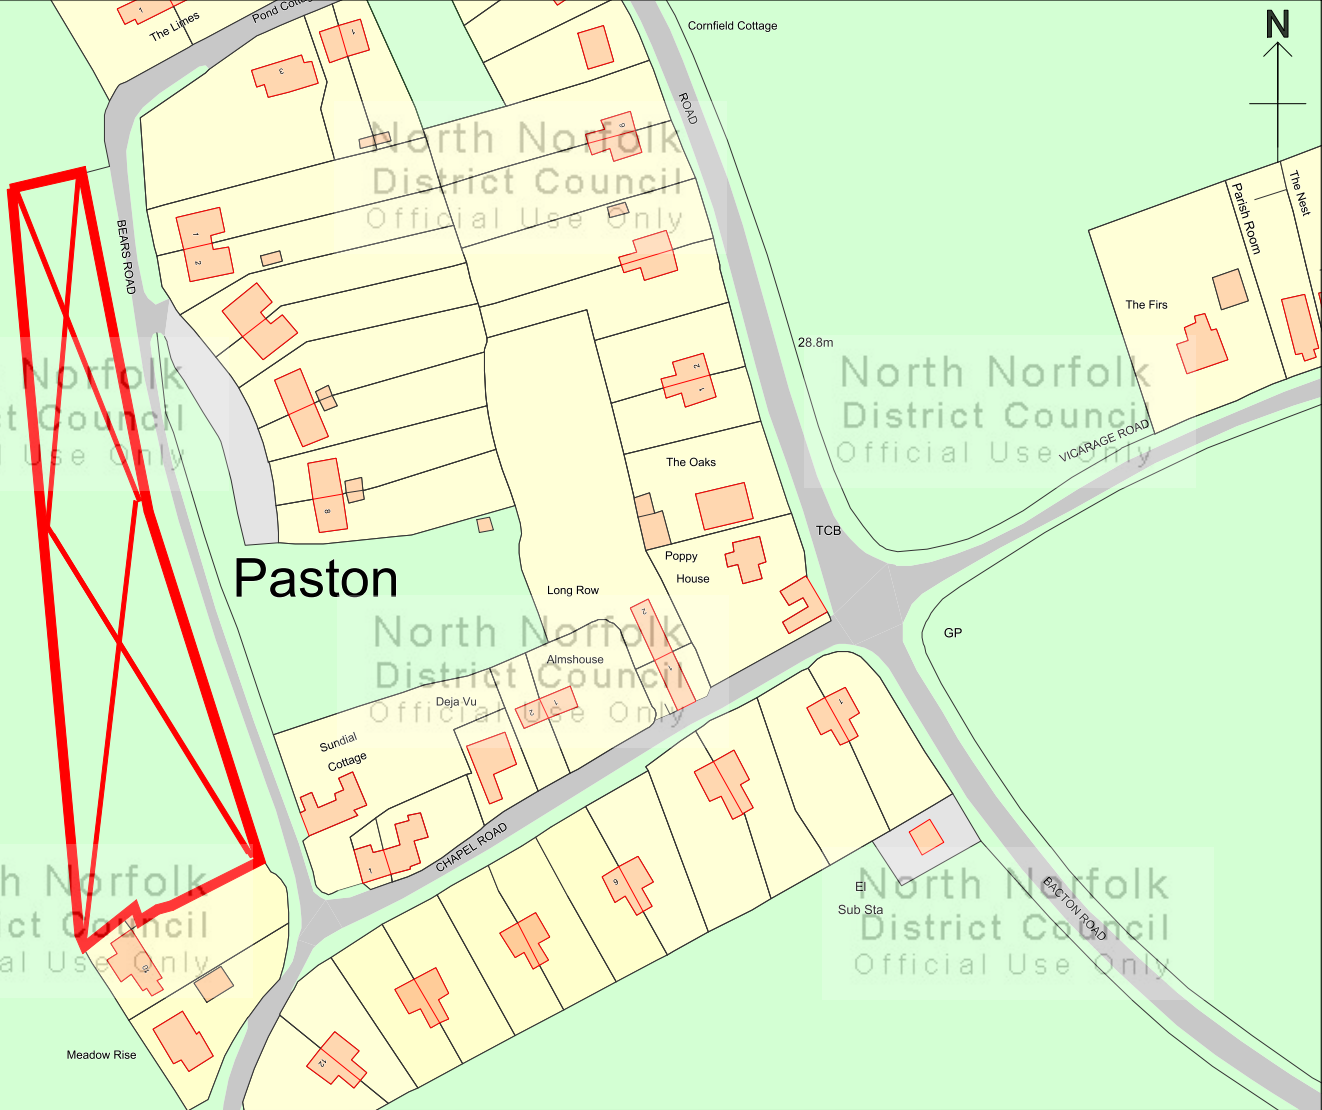

North Norfolk
District Council
Official Use Only

North Norfolk
District Council
Official Use Only

North Norfolk
District Council
Official Use Only

North Norfolk
District Council
Official Use Only

North Norfolk
District Council
Official Use Only

North Norfolk
District Council
Official Use Only

Paston

PO1/002 Dogs Banned
Playground
Bears Road
Paston

1:1750 Env Protection

17/01/2011

North Norfolk District Council
Council Offices, Holt Road,
Cromer, Norfolk, NR27 9EN
Tel: 01263 513811
Fax: 01263 515042
www.northnorfolk.org

Reproduced by permission of
Ordnance Survey
on behalf of HMSO.
© Crown copyright and
database right 2011.
Ordnance Survey
Licence number 100018623.